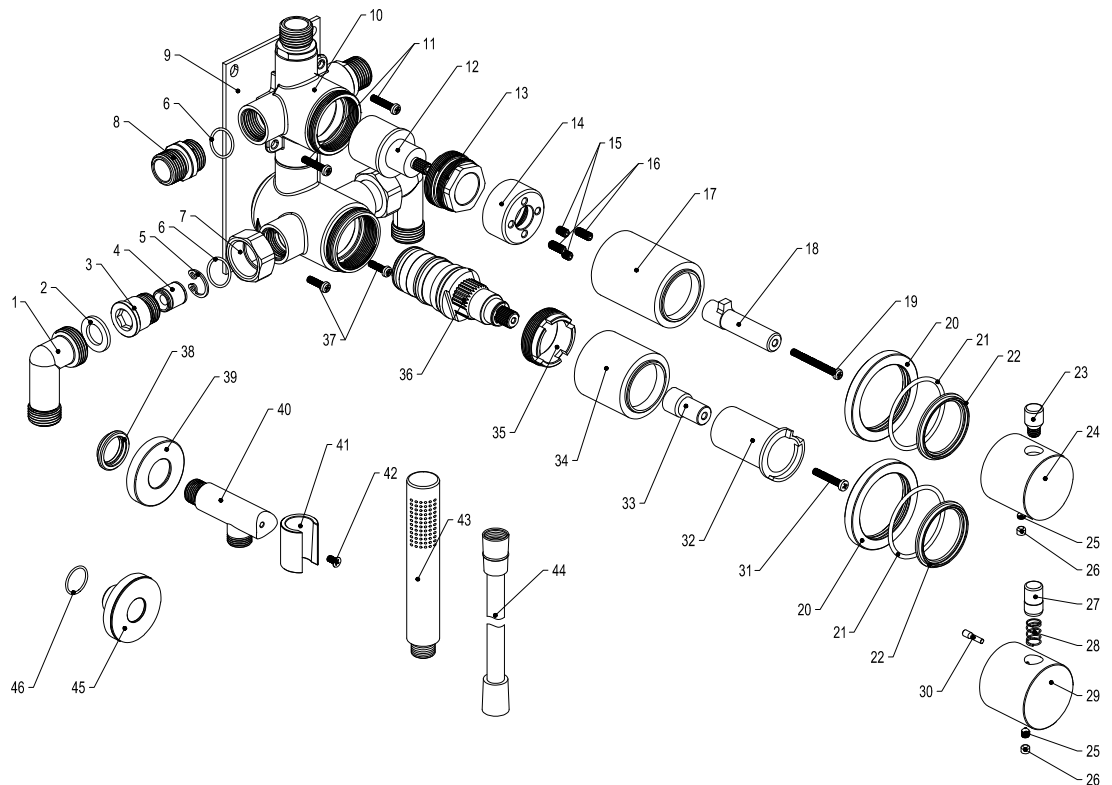

- 1 90° connector
- 2 Gasket
- 3 Connector
- 4 Check valve
- 5 c-ring
- 6 o-ring
- 7 Foot nut
- 8 Connector
- 9 Fastening plate
- 10 Body
- 11 Fixing screws
- 12 Diverter
- 13 Lock nut
- 14 Limiter
- 15 Hex screws
- 16 Limiter screws
- 17 Diverter cover
- 18 Splined extender
- 19 Screw
- 20 Decorative cover ring
- 21 o-ring
- 22 Washer
- 23 Handwheel bar
- 24 Handwheel
- 25 Inner hex screw
- 26 Decoration rubber
- 27 Handwheel bar
- 28 Button spring
- 29 Thermostatic handle
- 30 Handwheel plug
- 31 Screw
- 32 Temperature limiter
- 33 Spline bushing
- 34 Thermostat cover
- 35 Thermostat lock nut
- 36 Thermostatic cartridge
- 37 Fixing screws
- 38 Gasket
- 39 Decorative cover ring
- 40 Hand shower holder pipe
- 41 Hand shower holder pipe
- 42 Screw
- 43 Hand shower holder pipe
- 44 Hose
- 45 Tattle pipe cover
- 46 o-ring

Harmonized 2y Coal

Art no: 21033 RSK: 8351529

SCANDTAP
BATHROOM CONCEPTS

Scandtap AB, Olofsdalsvägen 21, 302 41 Halmstad, Sweden
info@scandtap.com, www.scandtap.com

Typgodkännande
Nr: 1786-1787